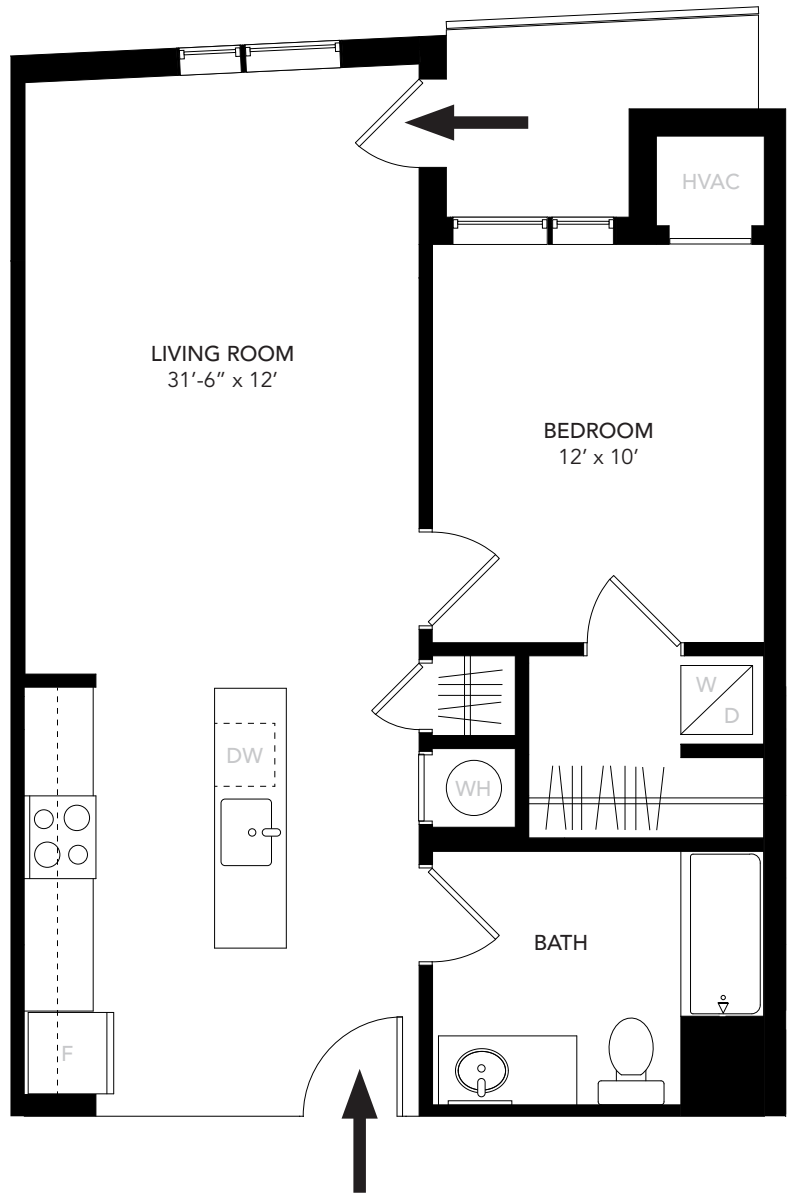

UNIT 03B	
Unit Type	1 Bed, 1 Bath
Floors	2 - 4
Area	640 SF

FLOOR PLAN

OVERVIEW FLOOR 2