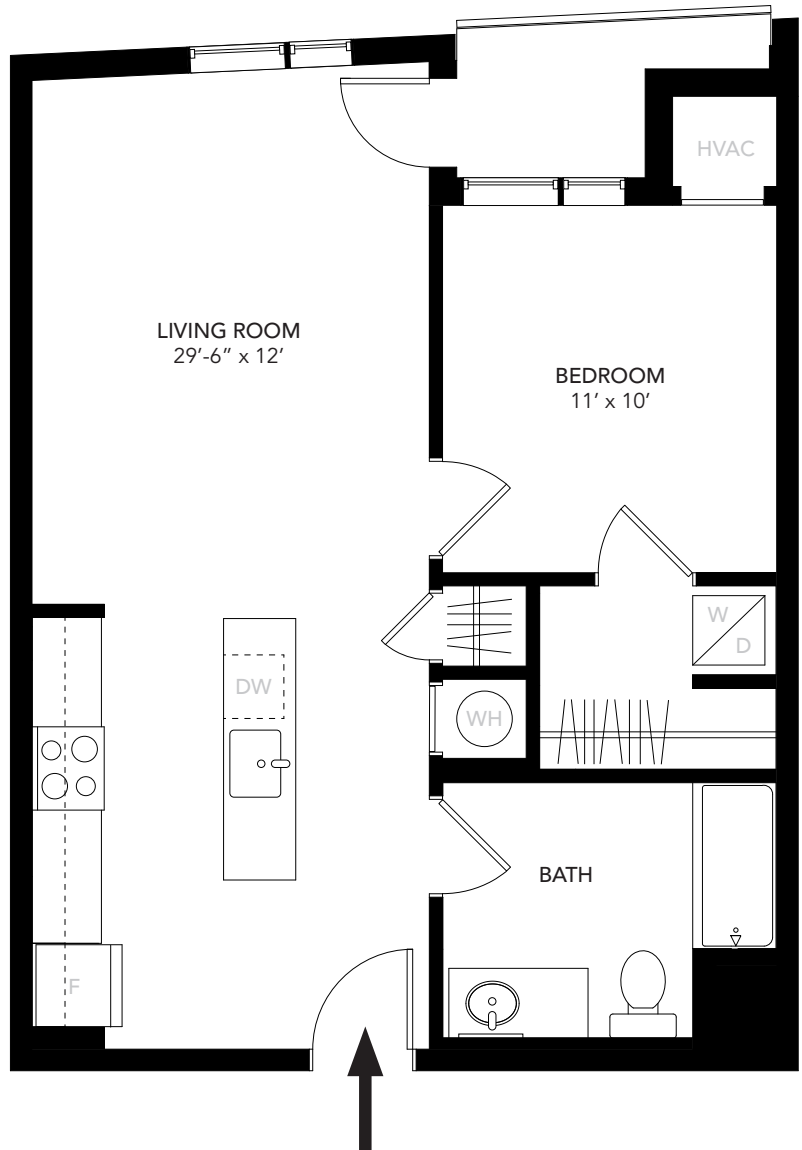

UNIT 06A	
Unit Type	1 Bed, 1 Bath
Floors	2 - 3
Area	605 SF

FLOOR PLAN

OVERVIEW FLOOR 2