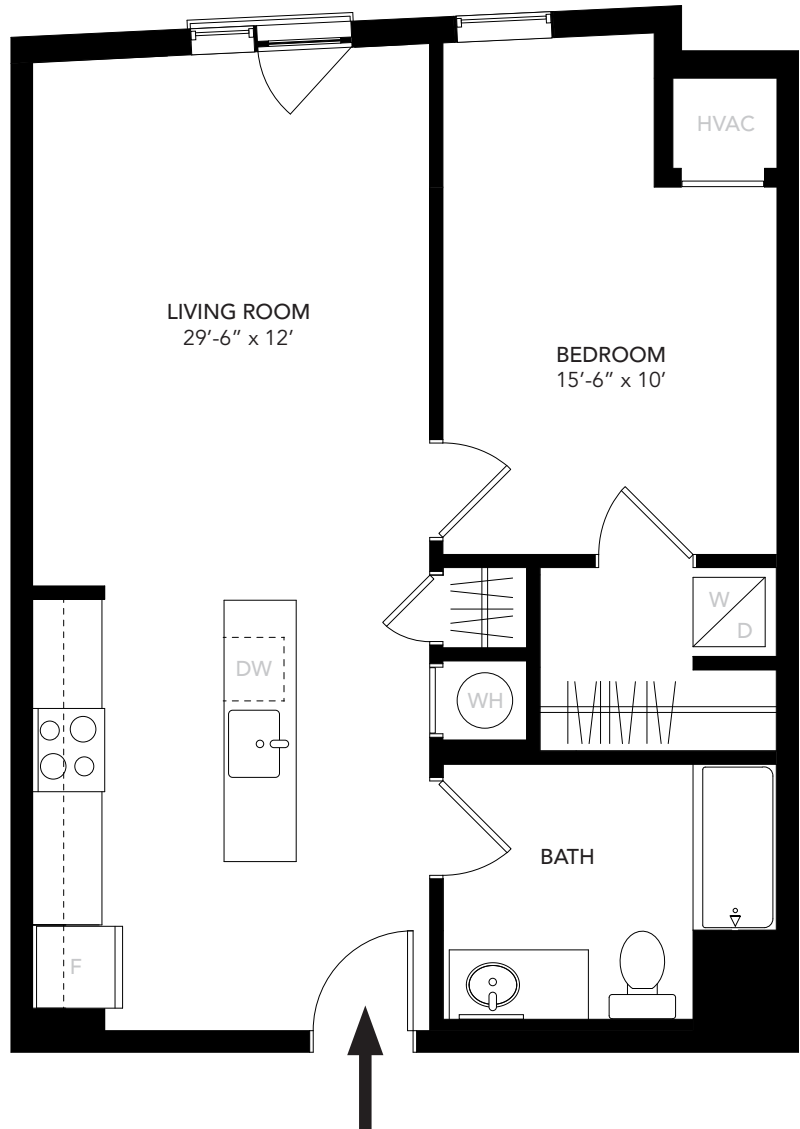

UNIT 06B	
Unit Type	1 Bed, 1 Bath
Floors	4, 5
Area	635 SF

FLOOR PLAN

OVERVIEW FLOOR 4