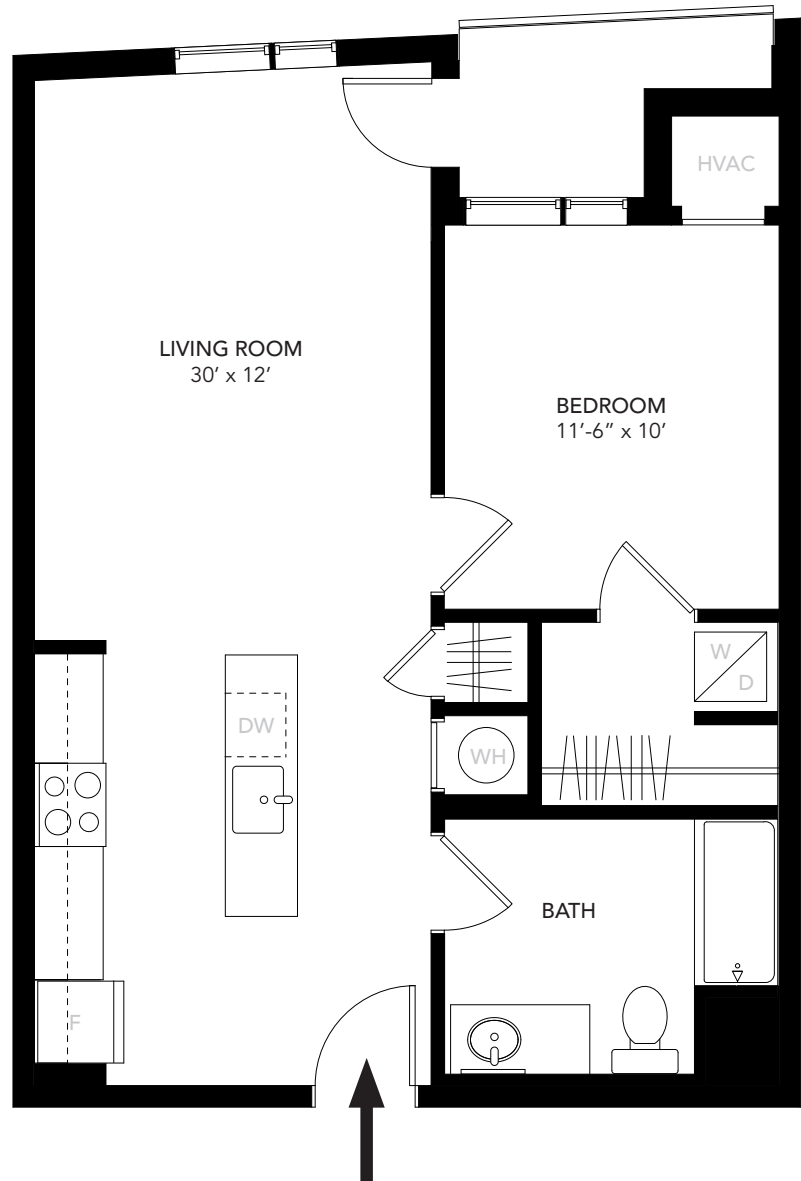

UNIT 07A	
Unit Type	1 Bed, 1 Bath
Floors	2, 3
Area	625 SF

FLOOR PLAN

OVERVIEW FLOOR 2