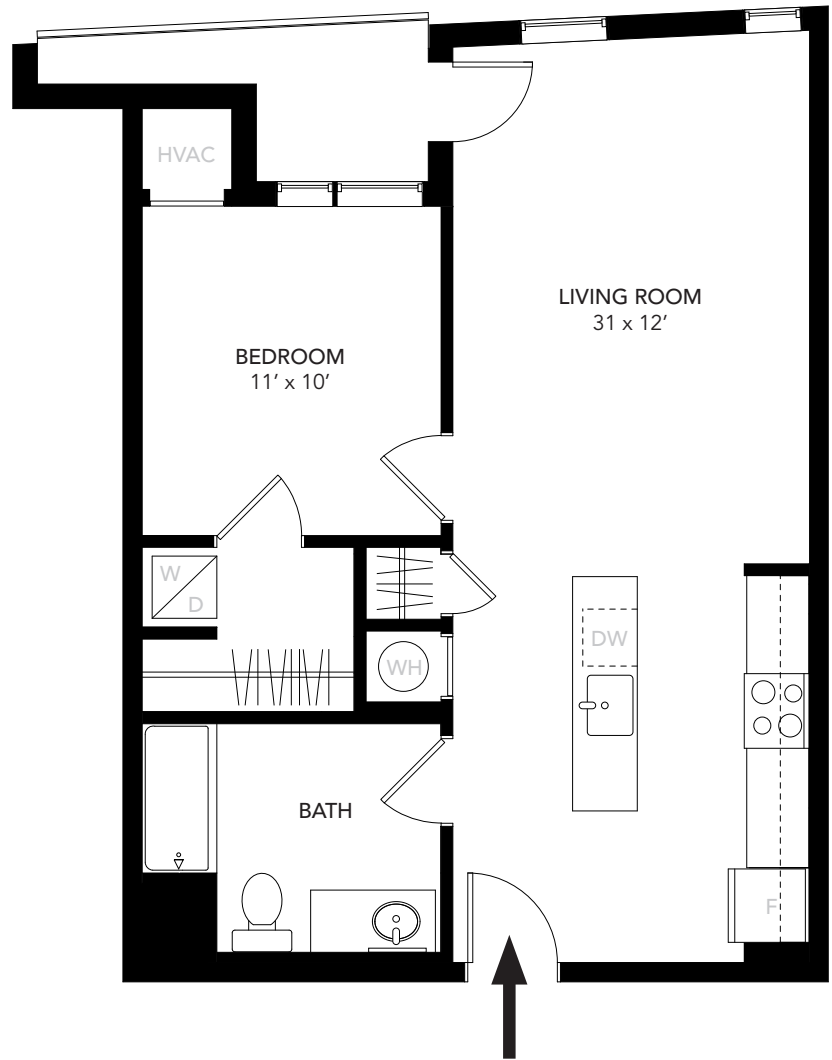

UNIT 07B	
Unit Type	1 Bed, 1 Bath
Floors	4, 5
Area	625 SF

## FLOOR PLAN

## OVERVIEW FLOOR 4