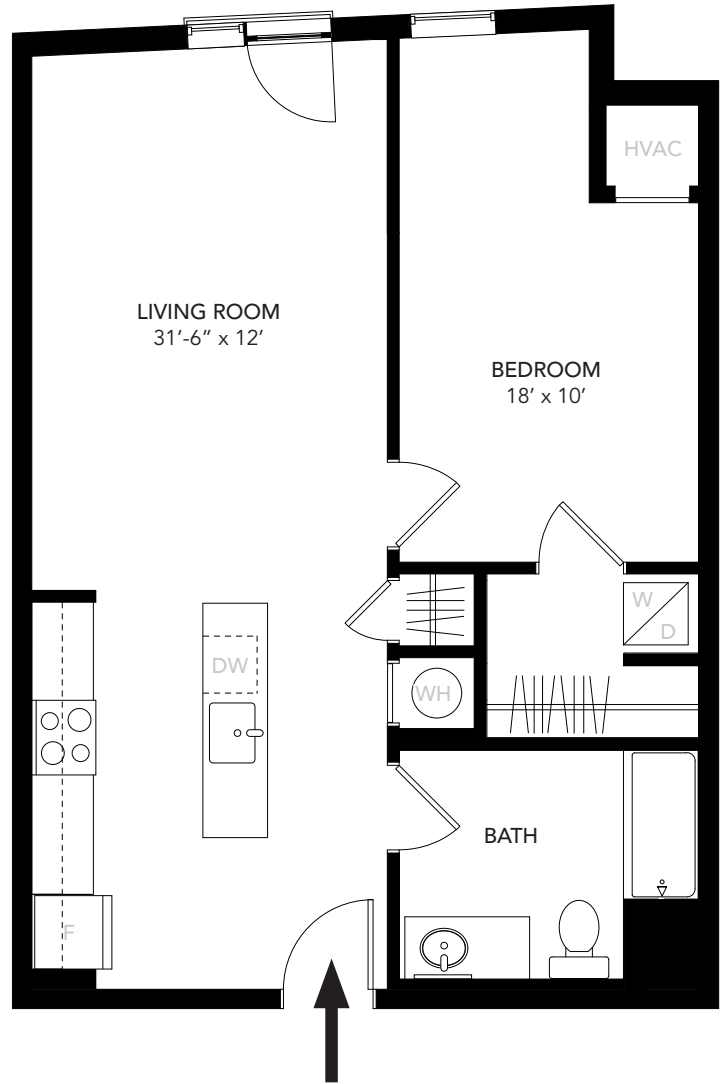

UNIT 08A	
Unit Type	1 Bed, 1 Bath
Floors	2, 3
Area	680 SF

FLOOR PLAN

OVERVIEW FLOOR 2