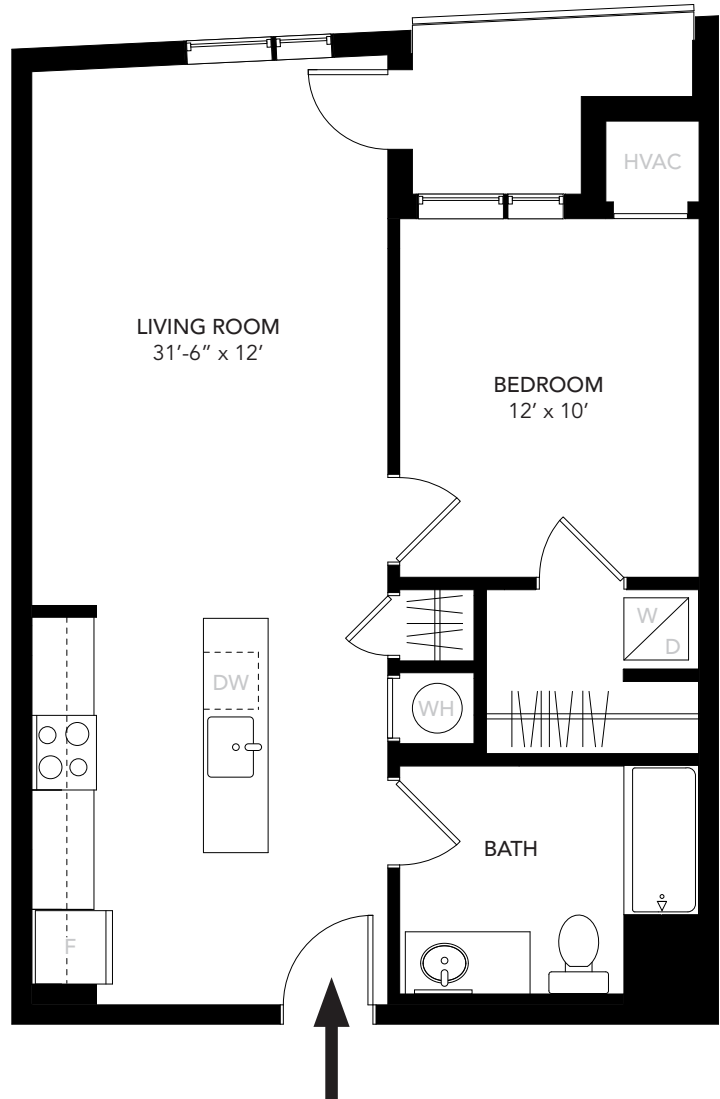

UNIT 08B	
Unit Type	1 Bed, 1 Bath
Floors	4, 5
Area	640 SF

FLOOR PLAN

OVERVIEW FLOOR 4