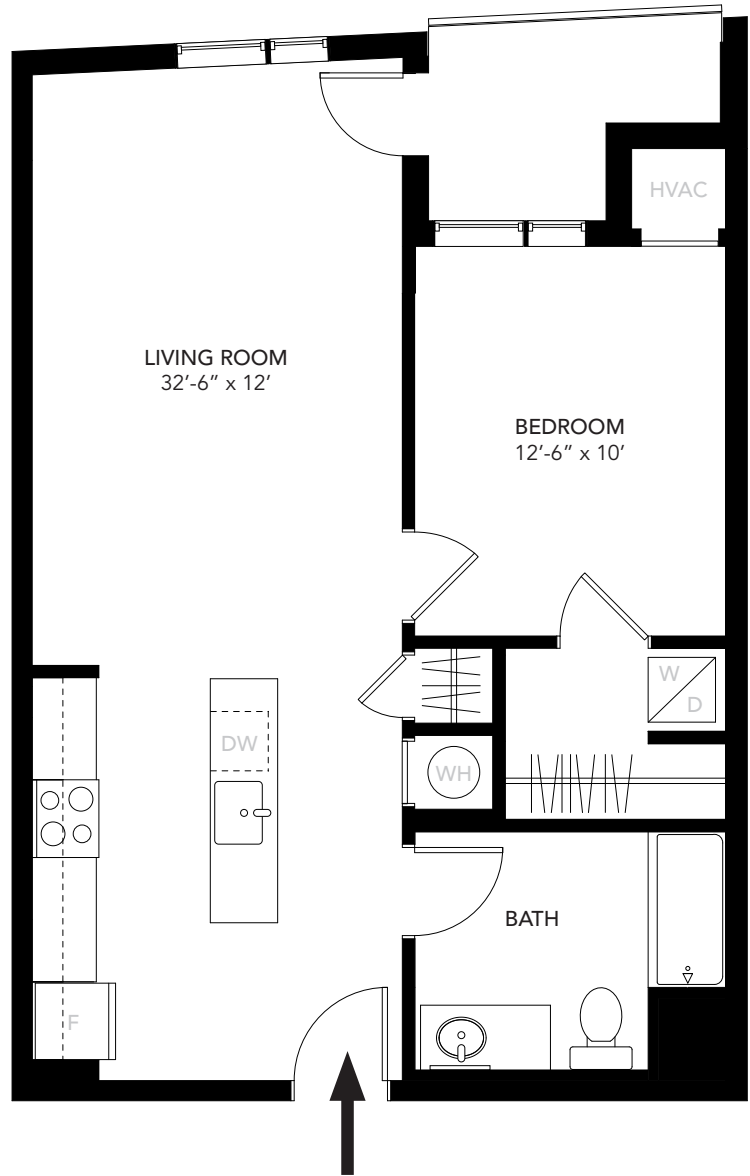

UNIT 09B	
Unit Type	1 Bed, 1 Bath
Floors	4, 5
Area	660 SF

FLOOR PLAN

OVERVIEW FLOOR 4